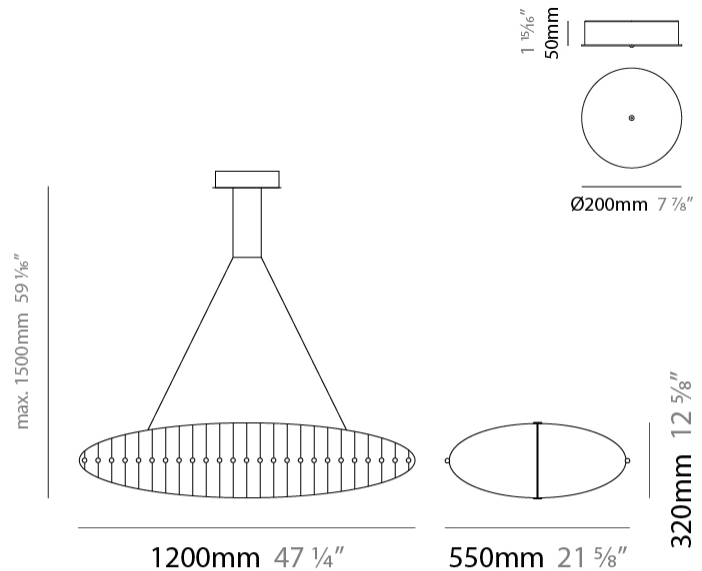

1. To build a product code in our configurator select the specify button on the base model # product page
2. To build a manual product code on this datasheet choose from the options listed below in blue font and add the suffix to the base model #

GENERAL

Series: Fieltebek
Brand: Quasar
Division: Design
Mounting Type: Suspension
Mounting Location: Ceiling
Subcategory: Ambient

PHYSICAL

Shape: Abstract
Length (mm): 1200
Length (in): 47 1/4
Width (mm): 550
Width (in): 21 5/8
Height (mm): 320
Height (in): 12 5/8
Max. Overall Height (mm): 1500
Max. Overall Height (in): 59 1/16
Light Distribution: Omnidirectional
Weight (kg): 6.5
Weight (lbs): 14.33
Fixture Finish: [NIC / BRA](#)
Fixture Material: Metal
Cable Details: 1500mm cable

ELECTRICAL

Number of Lamps: 48
Lamp Type: LED Retrofit
Input Wattage (W): 15.84
Bulb Included: Bulb Included
Max. Wattage Per Lamp (W): 0.33
Lamp Base: E10
[Dimming: Non-Dimming / Phase Dimming (120vac Only)](#)
Driver Included: Yes
Driver Location: Integrated
Driver Type: Constant Voltage - 120/277Vac
Driver Class: Class 2
Input Voltage (V): 120 - 277
Output Voltage (V): 12
Lamp Voltage (V): 12
Upon Request: (Not included - see components) Integral: 0-10Vdc dimming

LED

[Color Temperature (°K): 2600 / 3000 / 3500](#)
Max. Delivered Lumen (lm): 1104 (2600K)
CRI: >90 CRI
Lamp Life (hrs): 50000

OPTICAL

RATINGS AND CERTIFICATIONS

Certified By: Certified for North American Standards
IP rating: IP20