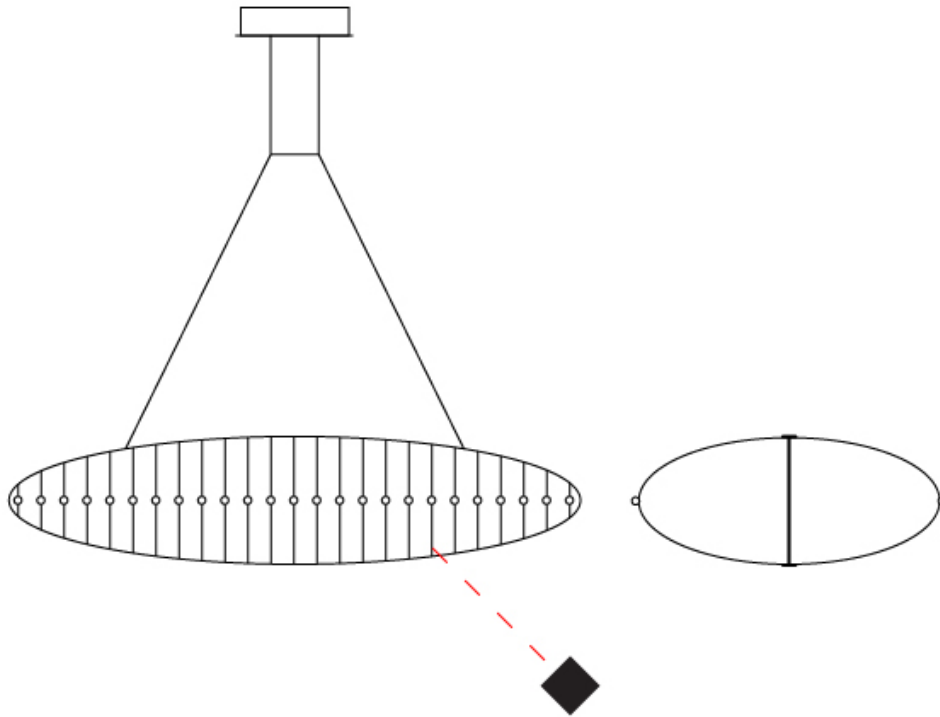

D101321-

PROJECT

TYPE

SPECIFIER

QUANTITY

DATE

D