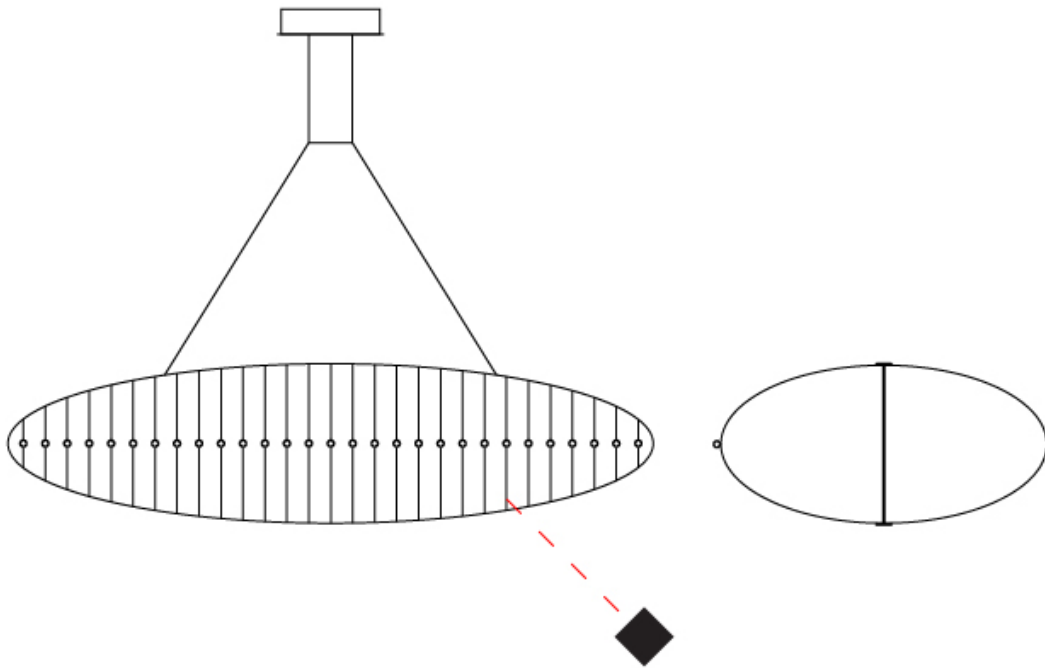

D101323-

PROJECT	_____
TYPE	_____
SPECIFIER	_____
QUANTITY	_____
DATE	_____

D