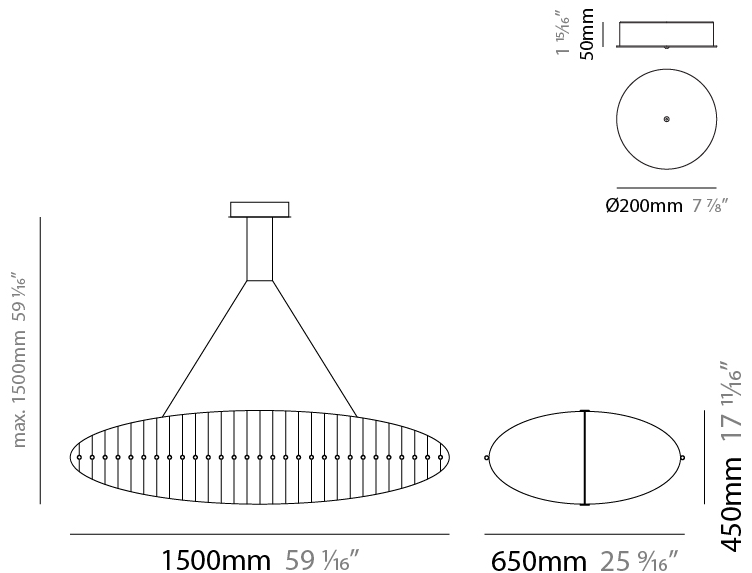

GENERAL

Series: Fieltebek
Brand: Quasar
Division: Design
Mounting Type: Suspension
Mounting Location: Ceiling
Subcategory: Ambient

PHYSICAL

Shape: Abstract
Length (mm): 1500
Length (in): 59 1/16"
Width (mm): 650
Width (in): 25 9/16"
Height (mm): 450
Height (in): 17 11/16"
Max. Overall Height (mm): 1500
Max. Overall Height (in): 59 1/16"
Light Distribution: Omnidirectional
Weight (kg): 6.5
Weight (lbs): 14.33
Fixture Finish: NIC / BRA
Fixture Material: Metal
Cable Details: 1500mm cable

ELECTRICAL

Number of Lamps: 56
Lamp Type: LED Retrofit
Input Wattage (W): 18.48
Bulb Included: Bulb Included
Max. Wattage Per Lamp (W): 0.33
Lamp Base: E10
Dimming: Non-Dimming / Phase Dimming (120vac Only)
Driver Included: Yes
Driver Location: Integrated
Driver Type: Constant Voltage - 120/277Vac
Driver Class: Class 2
Input Voltage (V): 120 - 277
Output Voltage (V): 12
Lamp Voltage (V): 12
Upon Request: (Not included - see components) Integral: 0-10Vdc dimming

LED

Color Temperature (°K): 2600 / 3000 / 3500
Max. Delivered Lumen (lm): 1288 (2600K)
CRI: >90 CRI
Lamp Life (hrs): 50000

OPTICAL

RATINGS AND CERTIFICATIONS

Certified By: Certified for North American Standards
IP rating: IP20